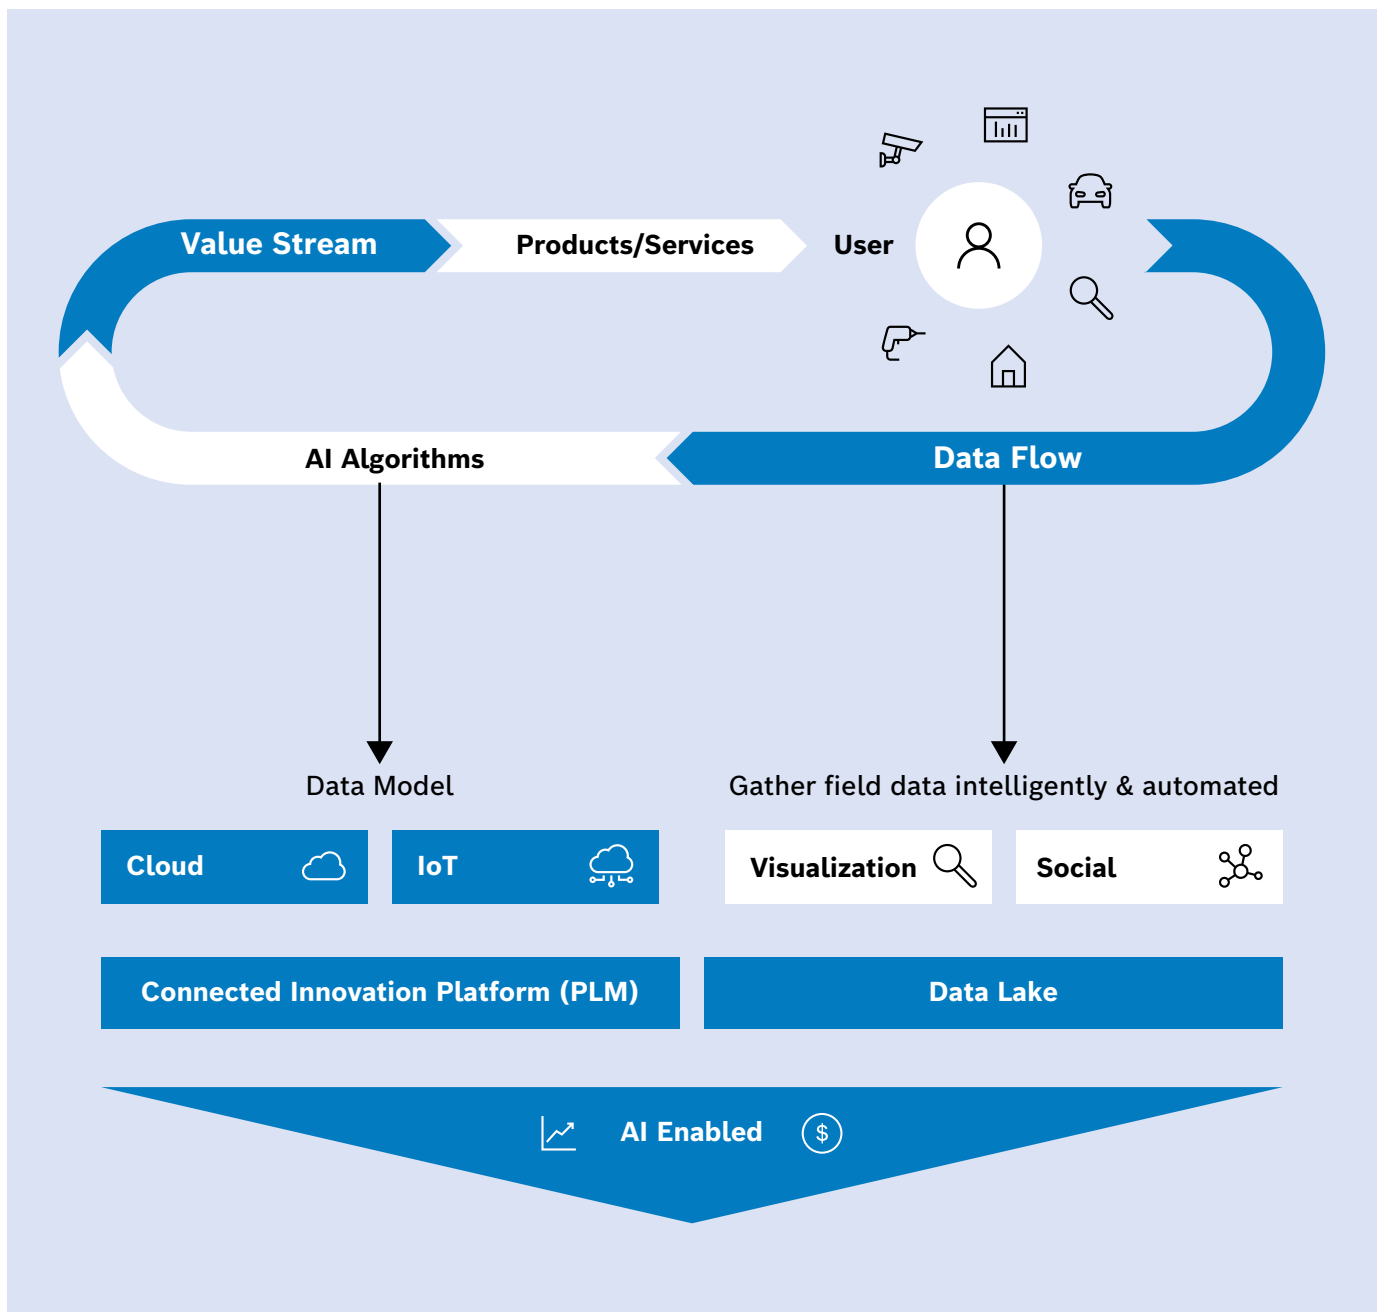

From Feedback to Smarter Products with Bosch SDS Nexus

The Challenge

Scattered feedback from social media, surveys, and IoT data is hard to manage, leading to missed expectations and mediocre products.

The Bosch Solution

Bosch SDS Nexus is an advanced, AI-powered feedback system that seamlessly integrates user insights into the entire product lifecycle, enabling smarter and faster innovation.

Key Features

Integrated Data Lake

Combines feedback from internal systems, external sources, and IoT for comprehensive analysis.

AI-Driven Insights

Natural language dashboards powered by Bosch's Large Language Model provide actionable intelligence.

E2E Traceability

Ensures tighter control over product feature changes and development to meet customer needs.

Real-Time Feedback Loops

Enable continuous improvements through AI-based surveys, campaigns, and live updates.