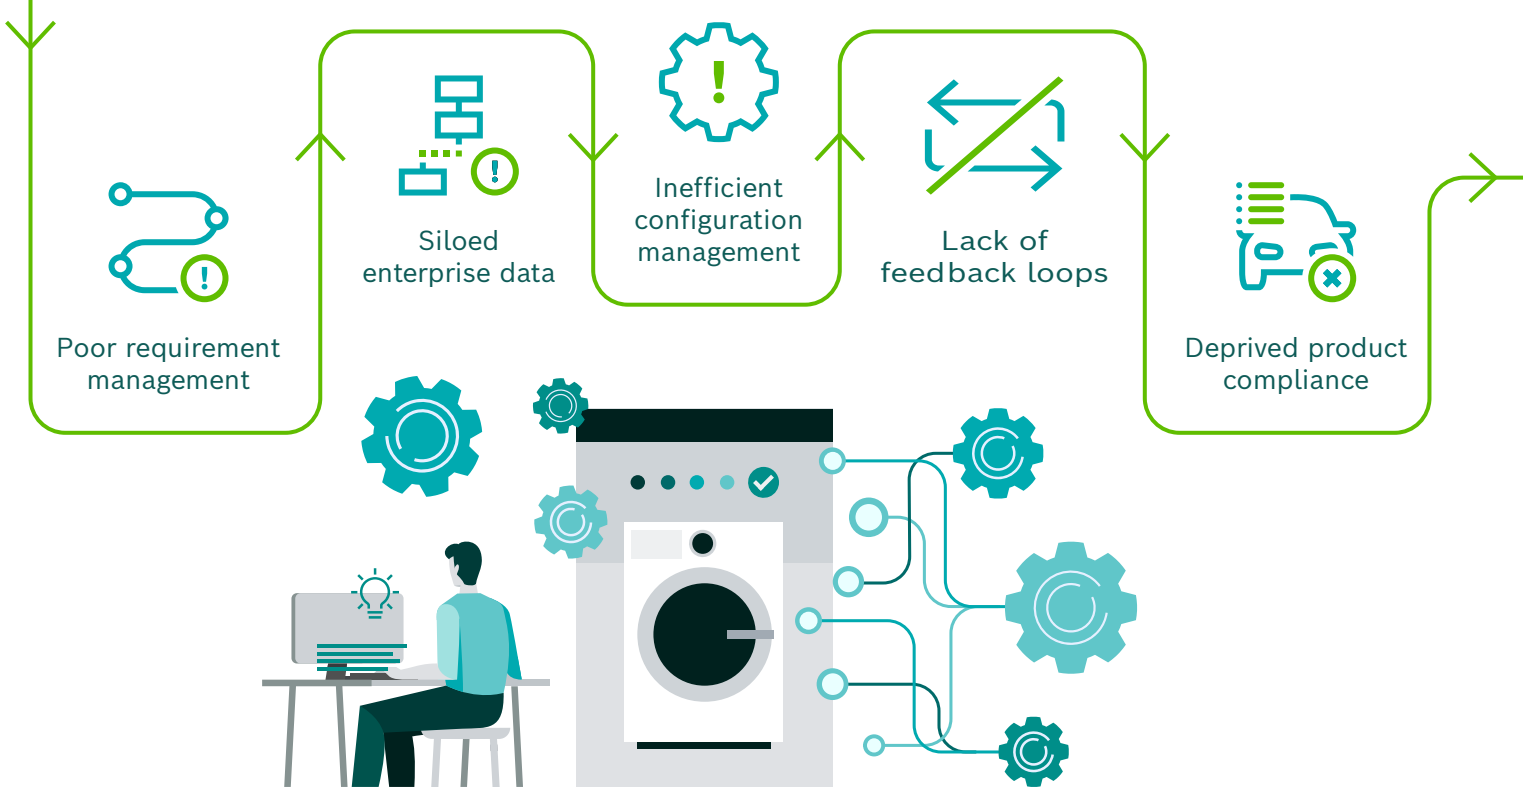

Innovate sustainably with digitally orchestrated next-gen PLM solutions and services

Drive PLM excellence with multidisciplinary digital threads, backed by Bosch's 15+ years of expertise and 75+ successful clients

Refine your product lifecycle to drive success

Bosch digitally orchestrates design intent and operational data sustainably – our digital threads enable seamless collaborations and improved CX, along with a continuous IoT-enabled feedback loop for accurate iterations.

Where's the gap?

Where we come in

Ensure the availability of engineering product data throughout the product lifecycle journey for uninterrupted collaboration and productivity with our integrated services.